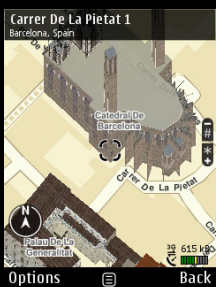

Nokia Maps From Device to Desktop

Drive with safety – Car Navigation and real-time Traffic

Safety spot and speed camera warners, speed limit information, lane assistance and route overview available during navigation. You can now search during navigation and add new stopovers to the route dynamically.

Walk anywhere to – Pedestrian Navigation with smart features

Straight-line from A to B navigation through off-road terrain. In a city, Walk guides you through pedestrian streets, car-free zones or pathways through parks. In selected devices Walk utilizes integrated compass for better orientation.