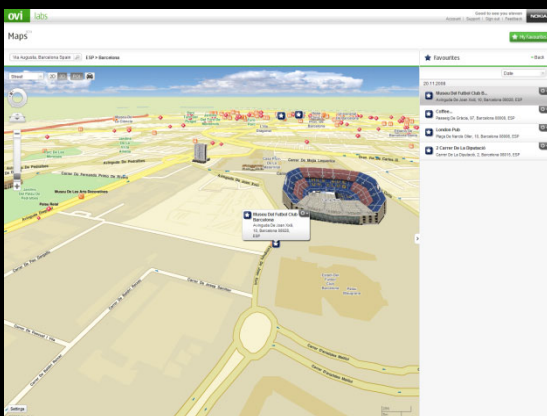

Nokia Maps From Device to Desktop

Drive with safety – Car Navigation and real-time Traffic

Safety spot and speed camera warners, speed limit information, lane assistance and route overview available during navigation. You can now search during navigation and add new stopovers to the route dynamically.

Walk anywhere to – Pedestrian Navigation with smart features

Straight-line from A to B navigation through off-road terrain. In a city, Walk guides you through pedestrian streets, car-free zones or pathways through parks. In selected devices Walk utilizes integrated compass for better orientation.

Explore and extend Maps 3.0 mobile maps experience with Ovi Maps

Ovi Maps will become more than just a mapping tool: it will be a social location-networking platform, enabling you to save and organize places, pre-plan trips, post-edit them, share your location and all your personally and socially meaningful content with friends, inviting them to join your activities and experiences.